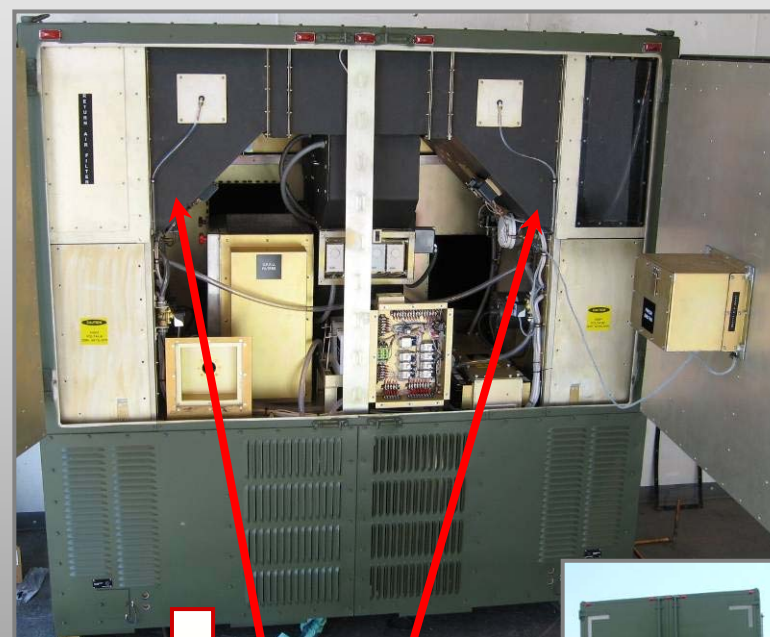

AN/MSQ-118 ICBM Space Launch Early Warning / Nuclear Detonation Detection

Satellites provide early detection and warning of missile launches and nuclear explosions to National Command Authorities and operational commands.

Fail Safe Redundancy
Fits on rear of
Tractor Trailer

- AN/MSQ 118 Mobile Processing Ground Trailer System ECU Replacement